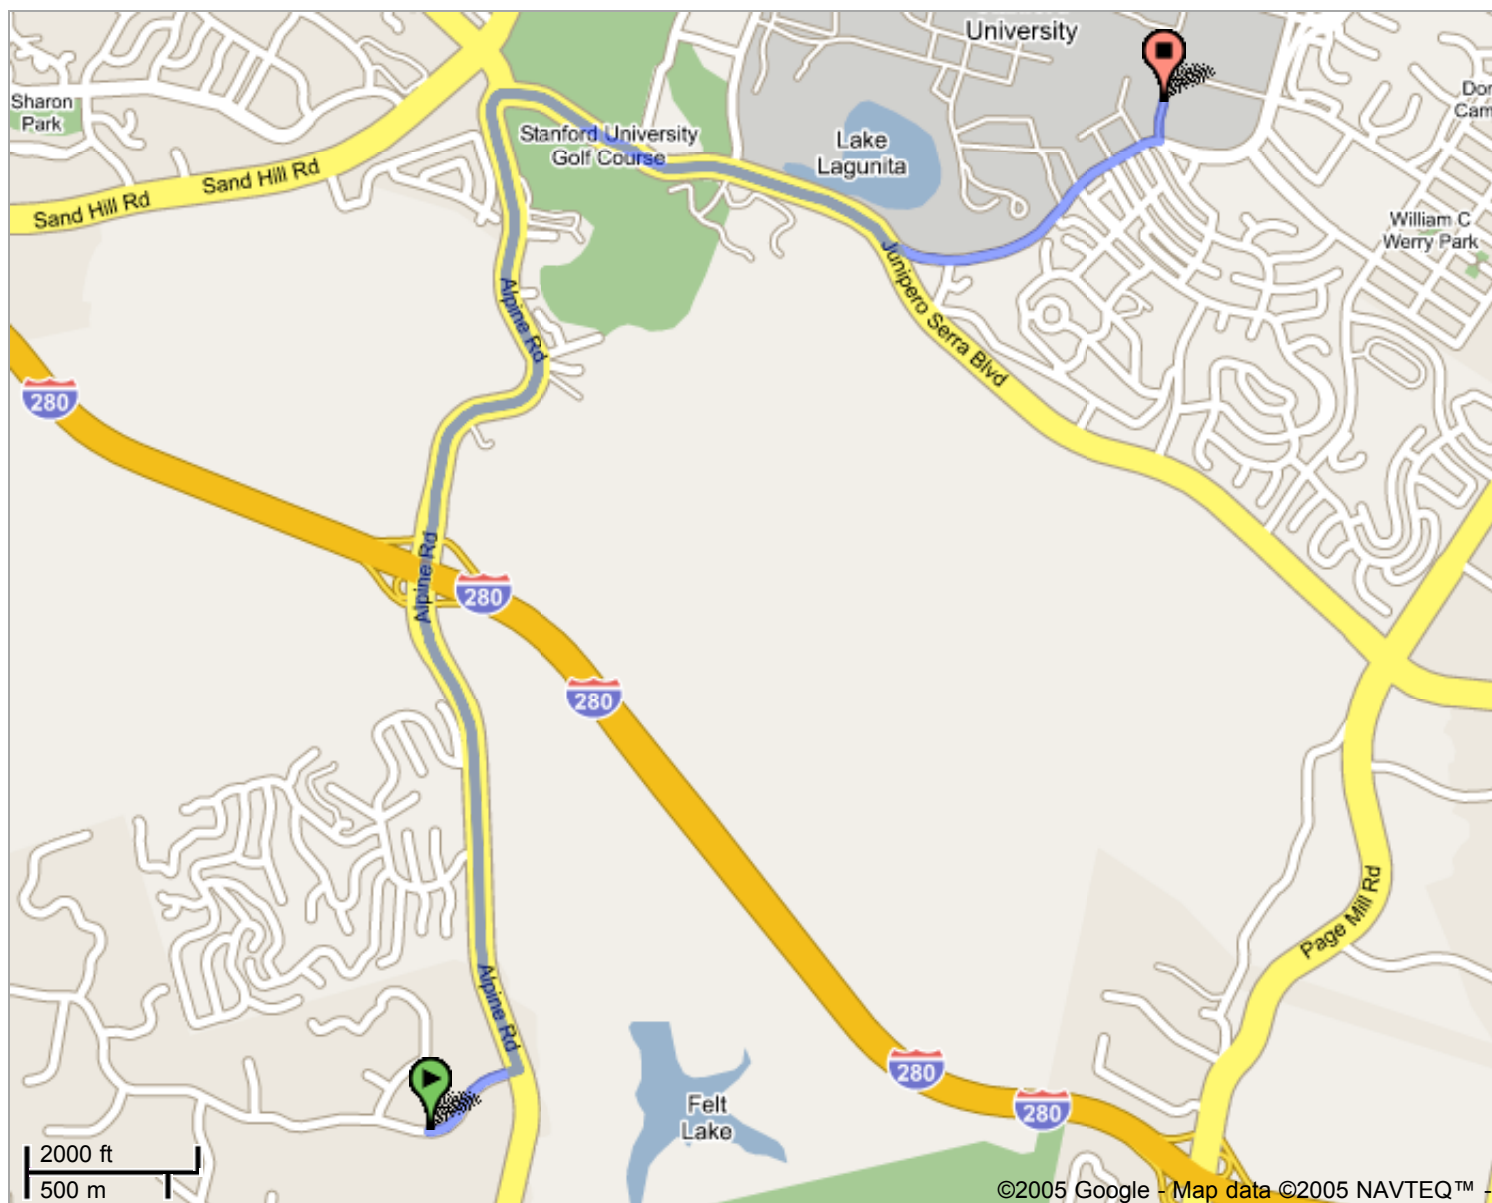

Directions

Start address: **228 Westridge Dr, Portola Valley, CA 94028**
End address: **Stanford, CA**

To see all the details that are visible on the screen, use the "Print" link next to the map.

Start **228 Westridge Dr**
address: **Portola Valley, CA 94028**
End **Stanford, CA**
address:
Distance: 4.3 mi (about 10 mins)

1. Head **east** from **Westridge Dr** - go **0.3 mi**
2. Turn **left** at **Alpine Rd** - go **2.3 mi**
3. Bear **right** and head toward **Junipero Serra Blvd** - go **0.0 mi**
4. Bear **right** at **Junipero Serra Blvd** - go **0.9 mi**
5. Continue on **Campus Dr E** - go **0.7 mi**
6. Turn **left** at **Arguello Mall** - go **0.1 mi**

These directions are for planning purposes only. You may find that construction projects, traffic, or other events may cause road conditions to differ from the map results.